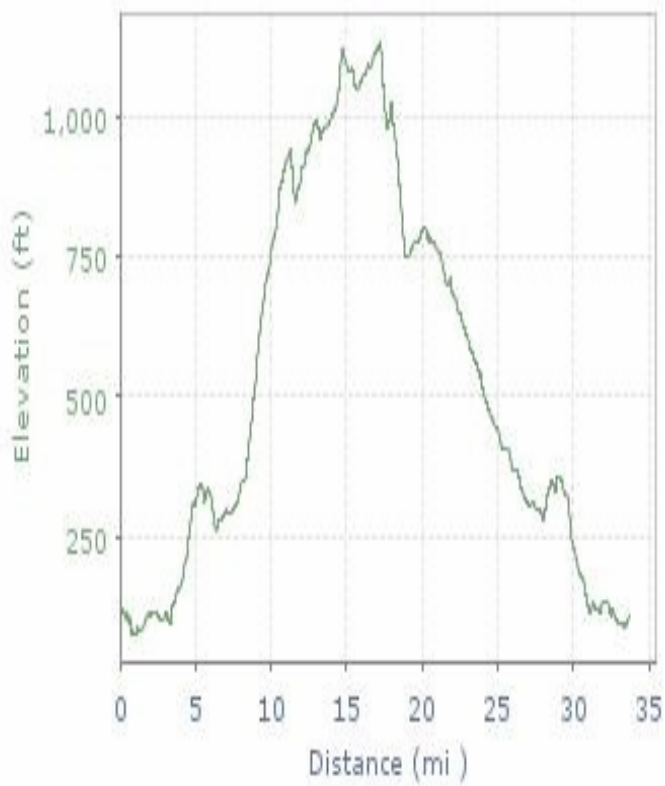

Cherry of a Ride
30 Mile Route
Total Climbing: 870 ft

Cherry of a Ride
48 Mile Route
Total Climbing: 2,221 ft

Cherry of a Ride

60 Mile Route

Total Climbing: 4,069 ft

Cherry of a Ride

80 Mile Route

Total Climbing: 5,250 ft

Cherry of a Ride

100 Mile Route

Total Climbing: 7,900 ft