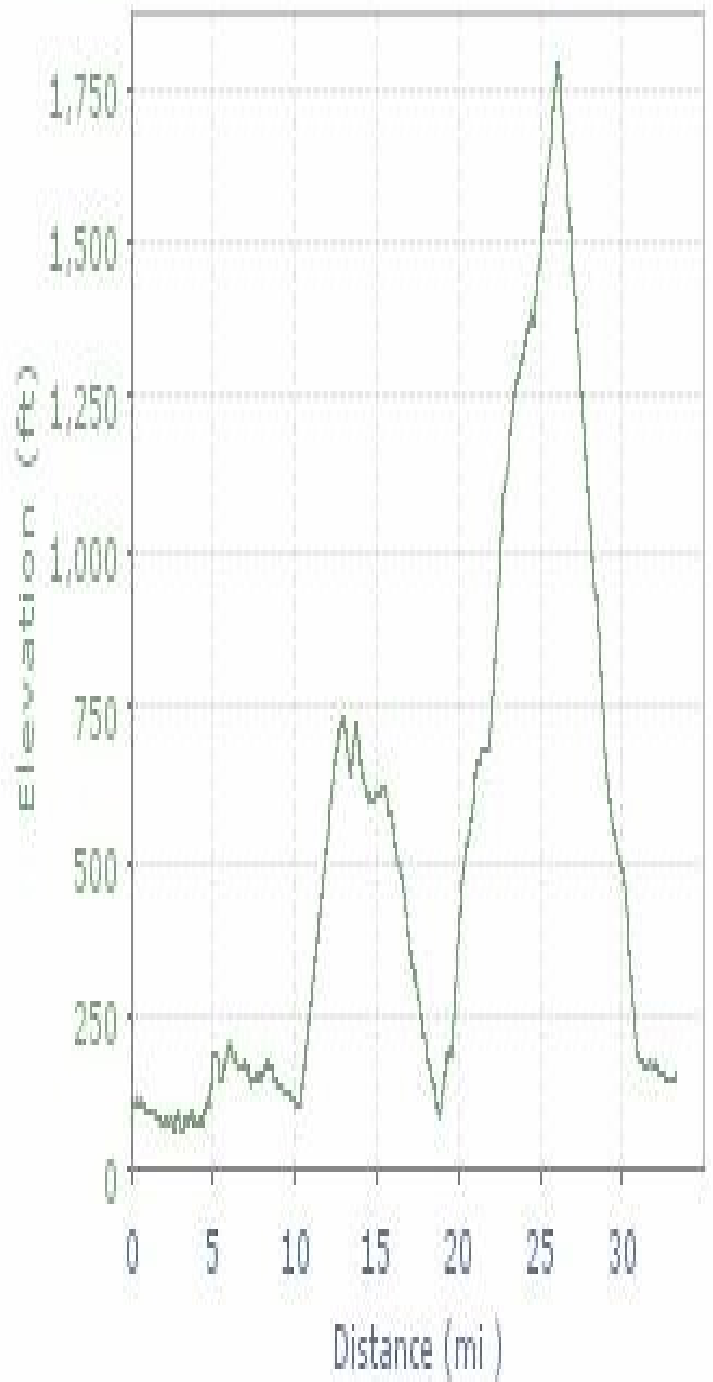

Cherry of a Ride
30 Mile Route
Total Climbing: 870 ft

Cherry of a Ride
48 Mile Route
Total Climbing: 2,221 ft

Cherry of a Ride

60 Mile Route

Total Climbing: 4,069 ft

Cherry of a Ride

80 Mile Route

Total Climbing: 5,250 ft

Cherry of a Ride

100 Mile Route

Total Climbing: 7,900 ft