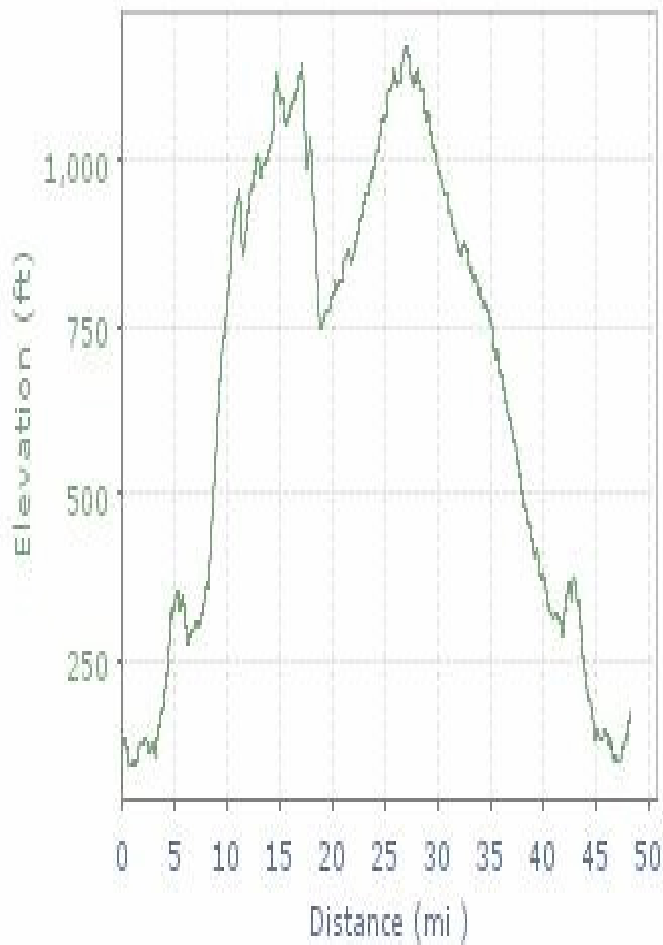

Cherry of a Ride
30 Mile Route
Total Climbing: 870 ft

Cherry of a Ride
48 Mile Route
Total Climbing: 2,221 ft

Cherry of a Ride

60 Mile Route

Total Climbing: 4,069 ft

Cherry of a Ride

80 Mile Route

Total Climbing: 5,250 ft

Cherry of a Ride

100 Mile Route

Total Climbing: 7,900 ft