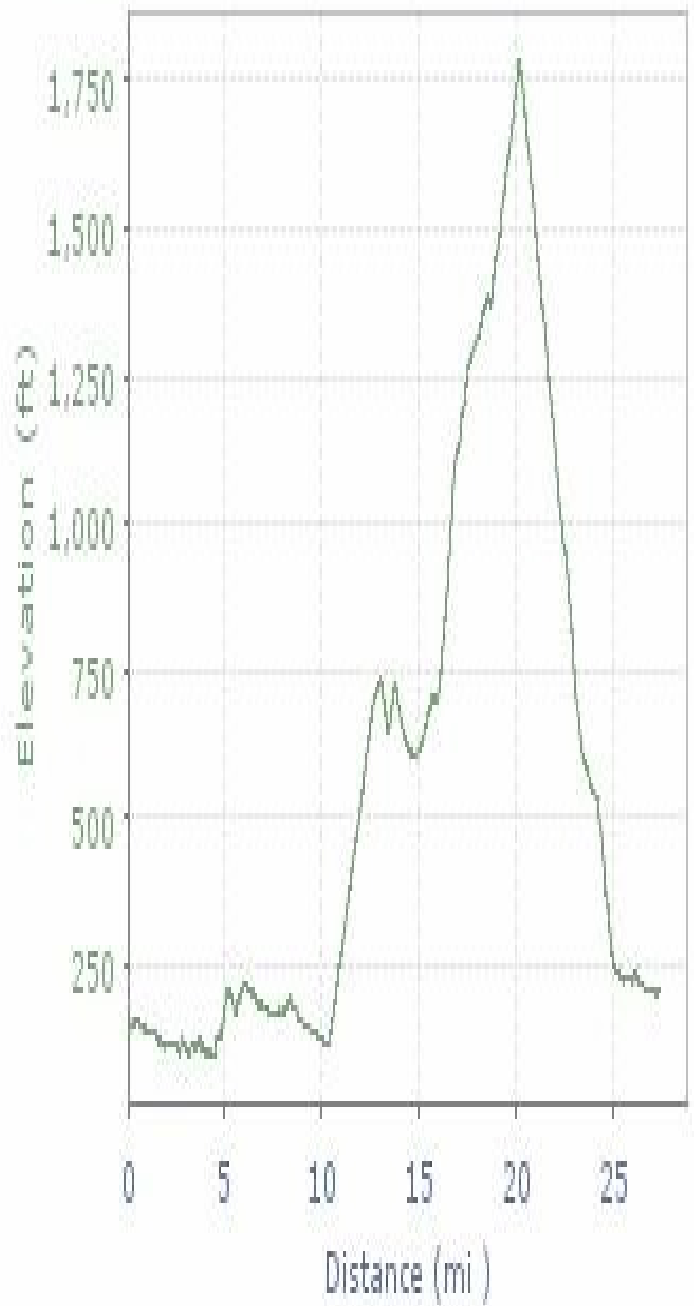

Cherry of a Ride
30 Mile Route
Total Climbing: 870 ft

Cherry of a Ride
48 Mile Route
Total Climbing: 2,221 ft

Cherry of a Ride

60 Mile Route

Total Climbing: 4,069 ft

Cherry of a Ride

80 Mile Route

Total Climbing: 5,250 ft

Cherry of a Ride

100 Mile Route

Total Climbing: 7,900 ft