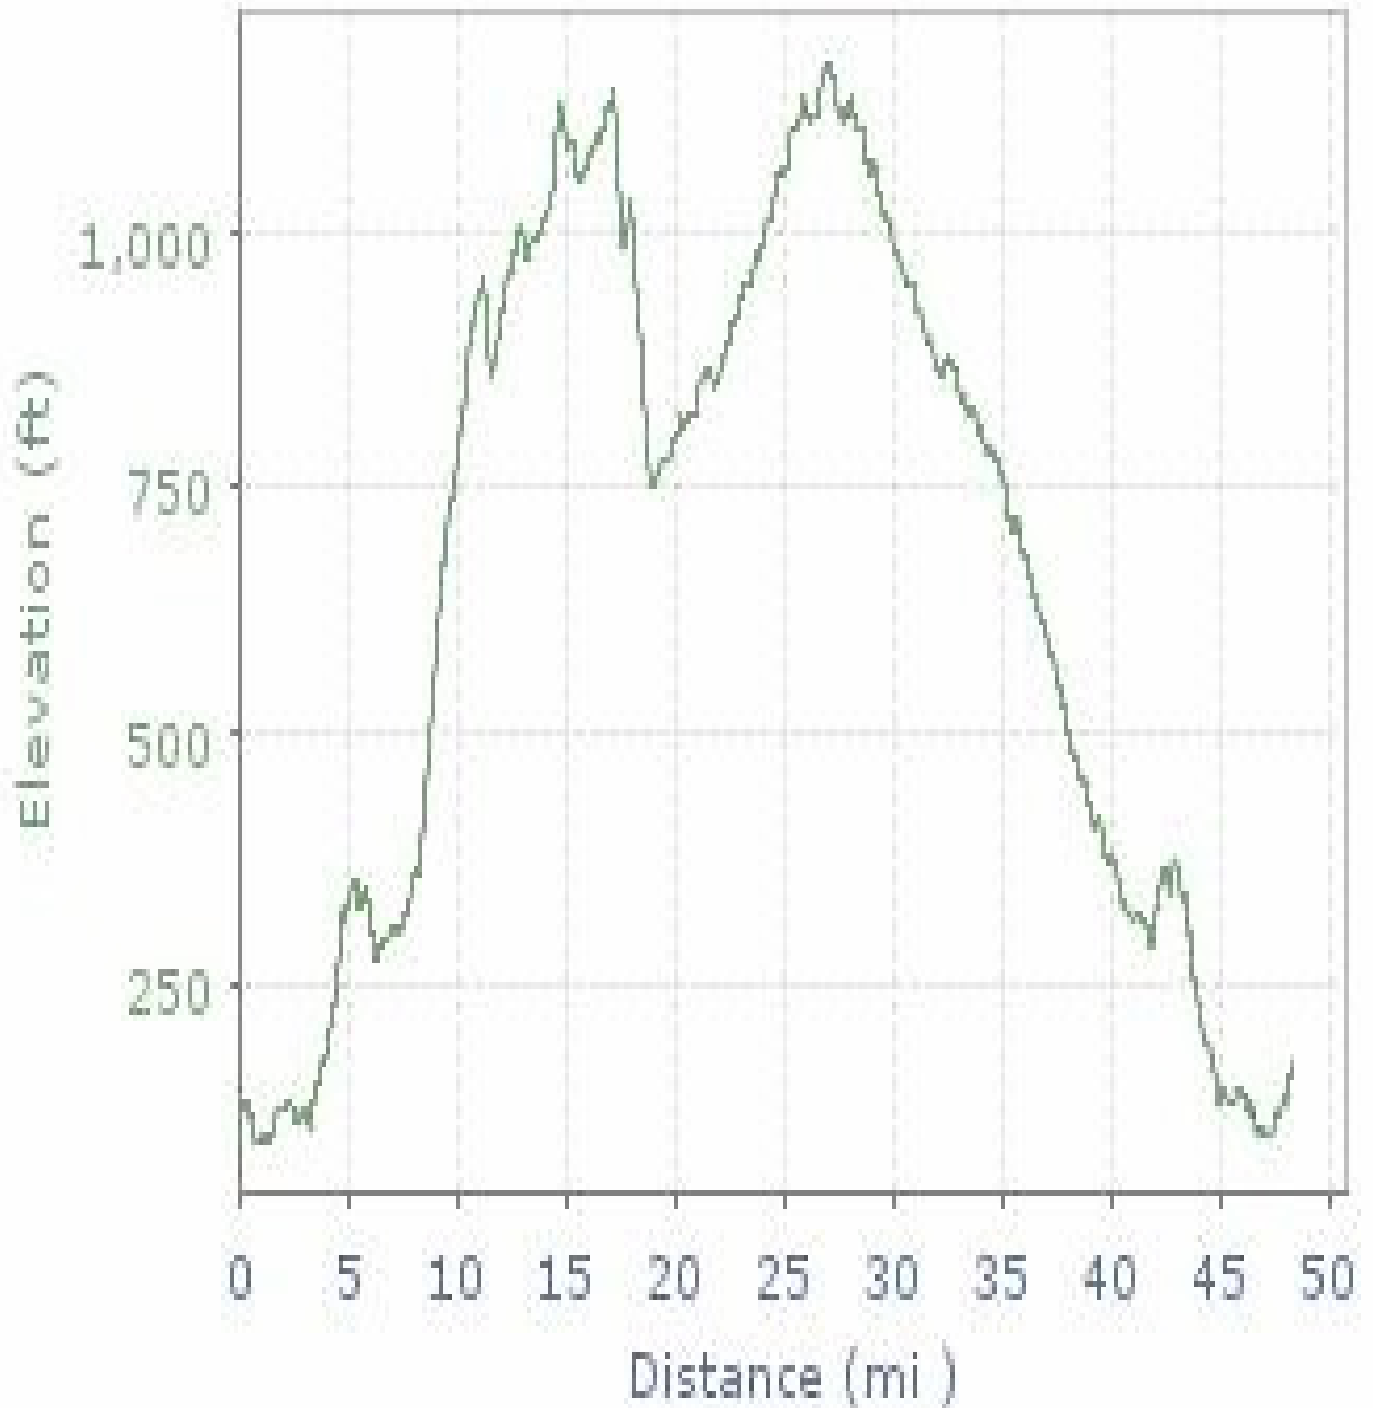

Cherry of a Ride
30 Mile Route
Total Climbing: 870 ft

Cherry of a Ride
48 Mile Route
Total Climbing: 2,221 ft

Cherry of a Ride

60 Mile Route

Total Climbing: 4,069 ft

Cherry of a Ride

80 Mile Route

Total Climbing: 5,250 ft

Cherry of a Ride

100 Mile Route

Total Climbing: 7,900 ft