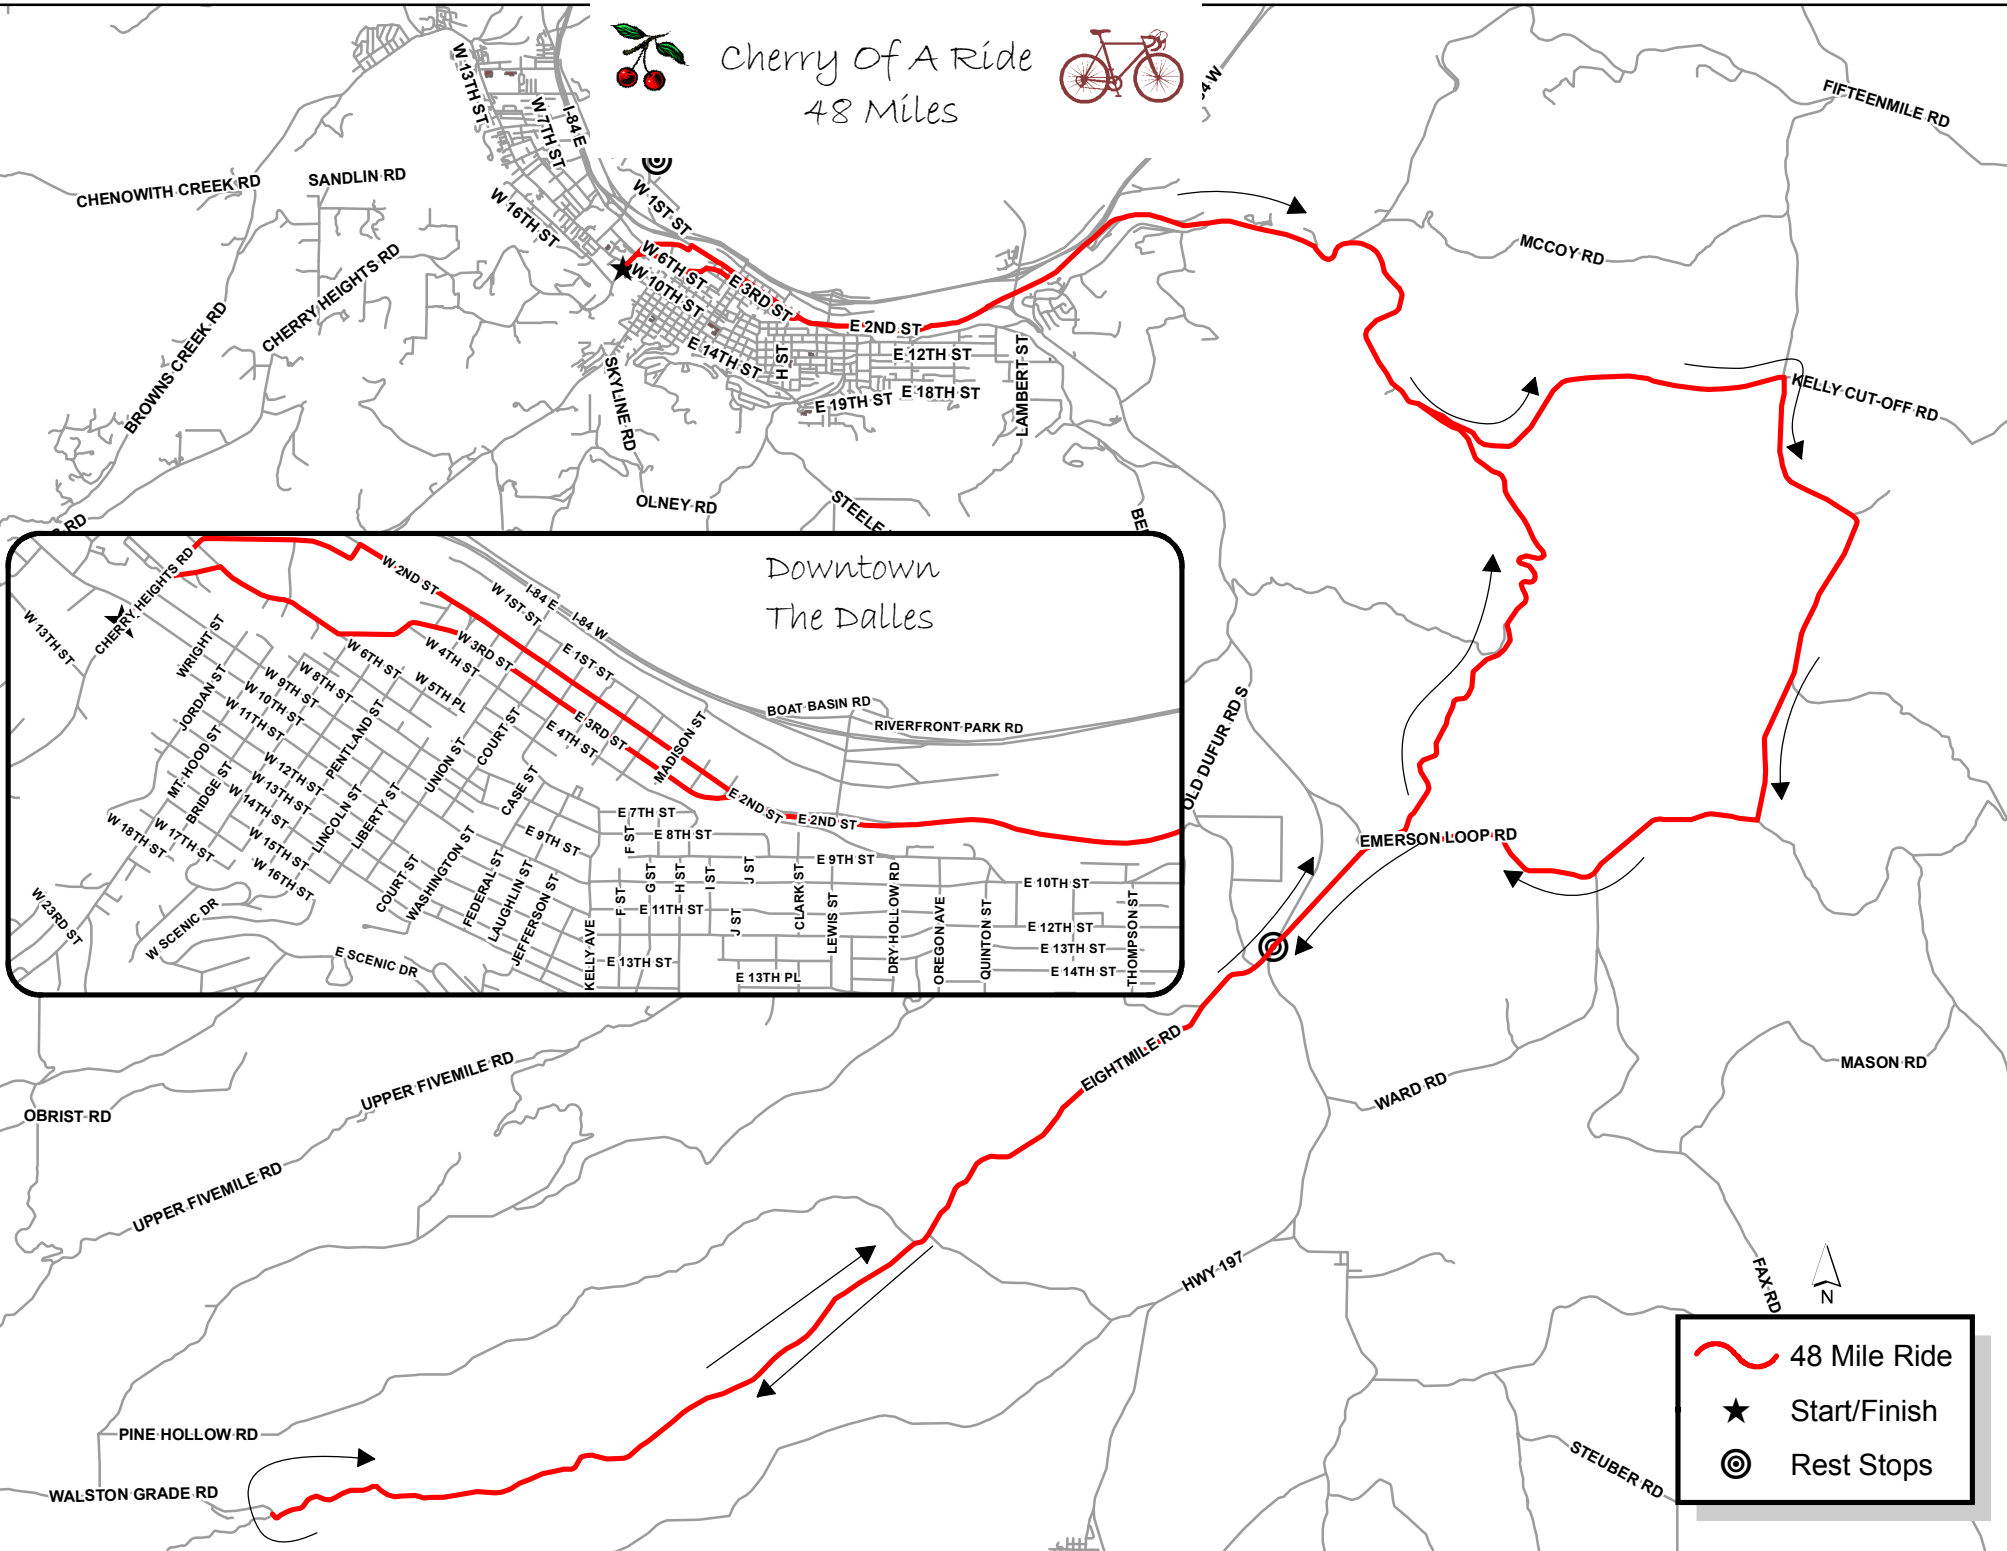

Cherry of A Ride

48 Miles

Downtown
The Dalles

	48 Mile Ride
	Start/Finish
	Rest Stops